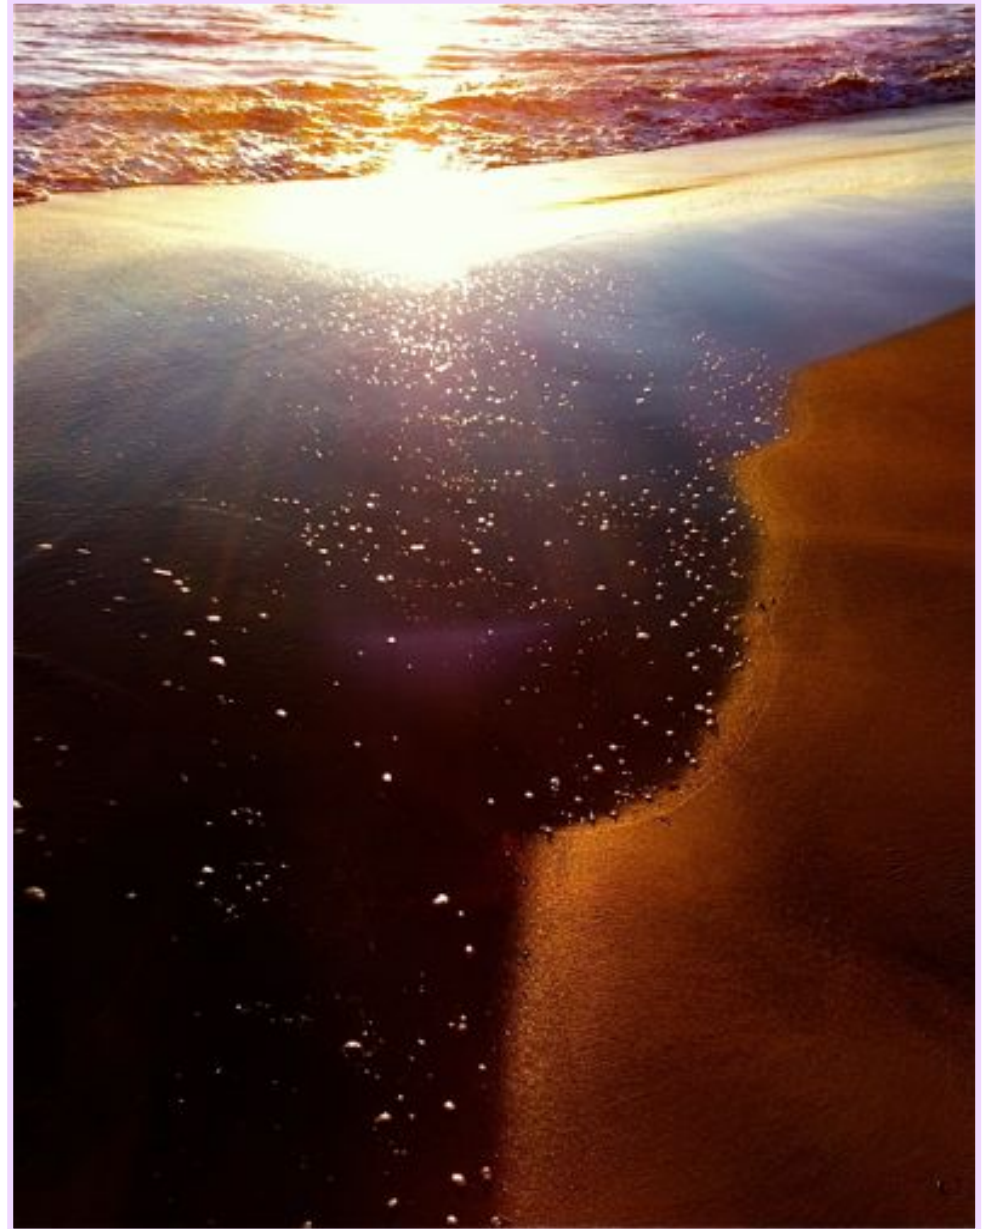

SOUL LIGHT COLLECTION