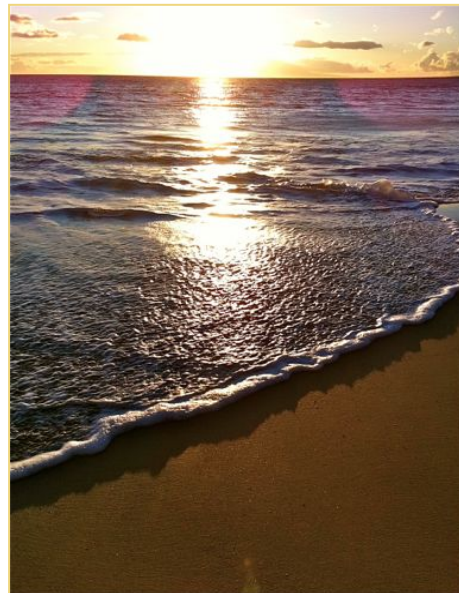

SOUL LIGHT COLLECTION